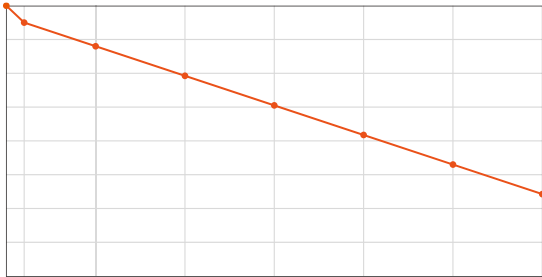

Moduł ze szkła typu Mono 3P60 535 W – 555 W

red dot winner 2023

Minich RE 

Blank writing area with a grey header bar and horizontal lines.

Blank writing area with a grey header bar and horizontal lines.

Blank writing area with a grey header bar, a grey separator bar, and horizontal lines.